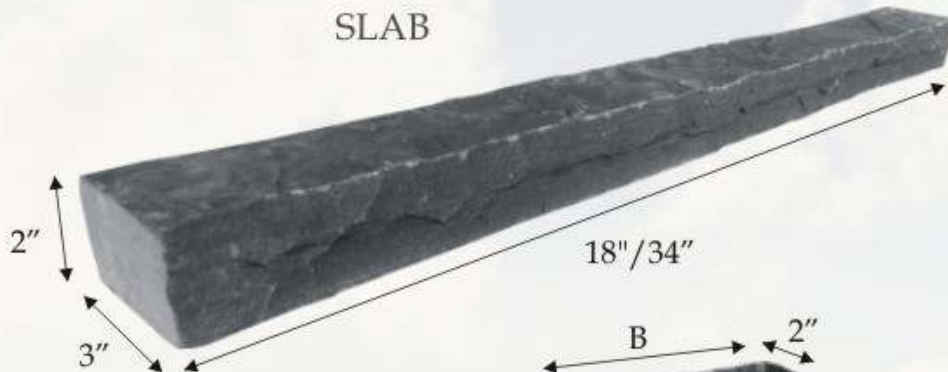

# ACCESSORIES

WALLCAP

POSTCAP

SLAB

HEARTHSTONE

SILL

KEYSTONE

|        | A       | B |
|--------|---------|---|
| Size 1 | 8" x 6" |   |
| Size 2 | 9" x 5" |   |