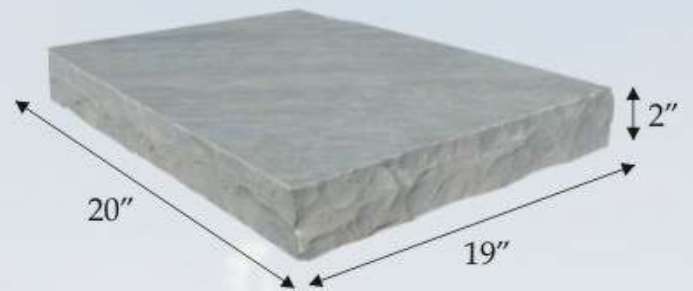

# ACCESSORIES

WALLCAP

POSTCAP

SLAB

HEARTHSTONE

SILL

KEYSTONE

|        | A       | B |
|--------|---------|---|
| Size 1 | 8" x 6" |   |
| Size 2 | 9" x 5" |   |