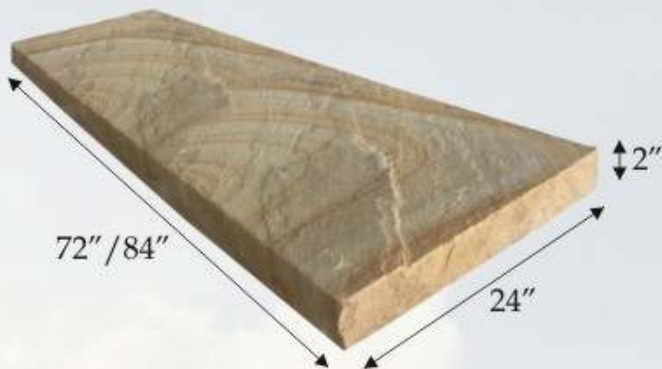

ACCESSORIES

SLAB

	A	B
Size 1	8" x 6"	
Size 2	9" x 5"