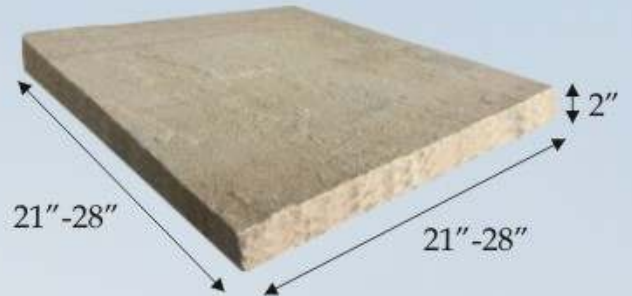

ACCESSORIES

POSTCAP

	A	B
Size 1	8" x 6"	
Size 2	9" x 5"