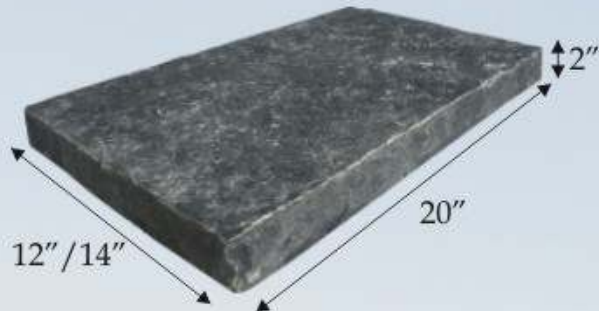

ACCESSORIES

WALLCAP